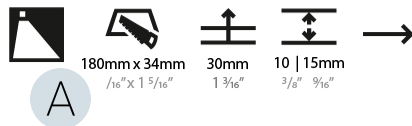

PHYSICAL

Shape: Rectangle
 Length (mm): 190
 Length (in): 7 1/2
 Height (mm): 40
 Depth (mm): 27
 Height (in): 1 9/16
 Depth (in): 1 1/16
 Ceiling Thickness (mm): 10 / 12 / 15
 Ceiling Thickness (in): 3/8 or 1/2 or 9/16
 Min. Recessing Depth (mm): 30
 Min. Recessing Depth (in): 1 3/16
 Weight (kg): 0.208
 Weight (lbs): .4576
 Fixture Finish: SSR / BKV / CWI / CRY / HAB / UFT / ITA / RUA / FTG / MYG / LOD / PUS / FRO / FUP / KIA / POP / BLS / SPG / MEY / GOH / CHC / COM / ABZ / JAG / OBR / MOS / ROR
 Fixture Material: Aluminum
 Cut-out Measurements: 140mm / 5 1/2" x 34mm / 1 5/16"

LED

Number of LEDs: 1
 Color Temperature (°K): 3000 / 3500 / 5000
 Max. Delivered Lumen (lm): 60
 CRI: >80 CRI
 Lamp Life (hrs): 50000

OPTICAL

RATINGS AND CERTIFICATIONS

Certified By: Certified for North American Standards
 IP rating: IP20

PHYSICAL

Shape: Rectangle
Length (mm): 340
Length (in): 13 3/8
Height (mm): 40
Depth (mm): 27
Height (in): 1 1/16
Depth (in): 1 1/16
Min. Recessing Depth (mm): 30
Min. Recessing Depth (in): 1 3/16
Weight (kg): 0.388
Weight (lbs): 0.854
Fixture Finish: SSR / BKV / CWI / CRY / HAB / UFT / ITA / RUA / FTG / MYG / LOD / PUS / FRO / FUP / KIA / POP / BLS / SPG / MEY / GOH / CHC / COM / ABZ / JAG / OBR / MOS / ROR
Fixture Material: Aluminum
Cut-out Measurements: 330mm / 13" x 34mm / 1 5/16"